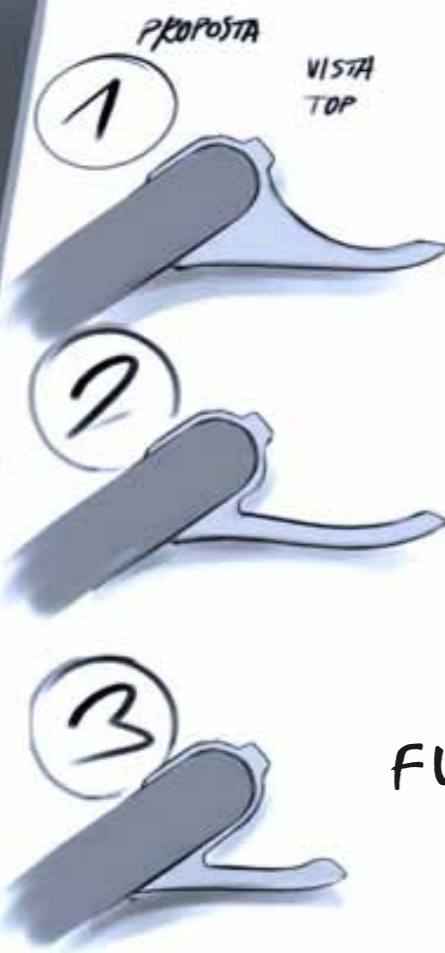

BALANCED

Friendly

Guarantee of quality

Amazement

pininfarina

PROPOSTA
VISTA
TOP

FUNCTIONALITY

THE NIGHTSTAND
MUST BECOME
THE PROTAGONIST,
COMMUNICATE
A SENSE OF
CALMNESS, HAVE
A STRONG STYLING
AND FUNCTIONAL
IDENTITY.